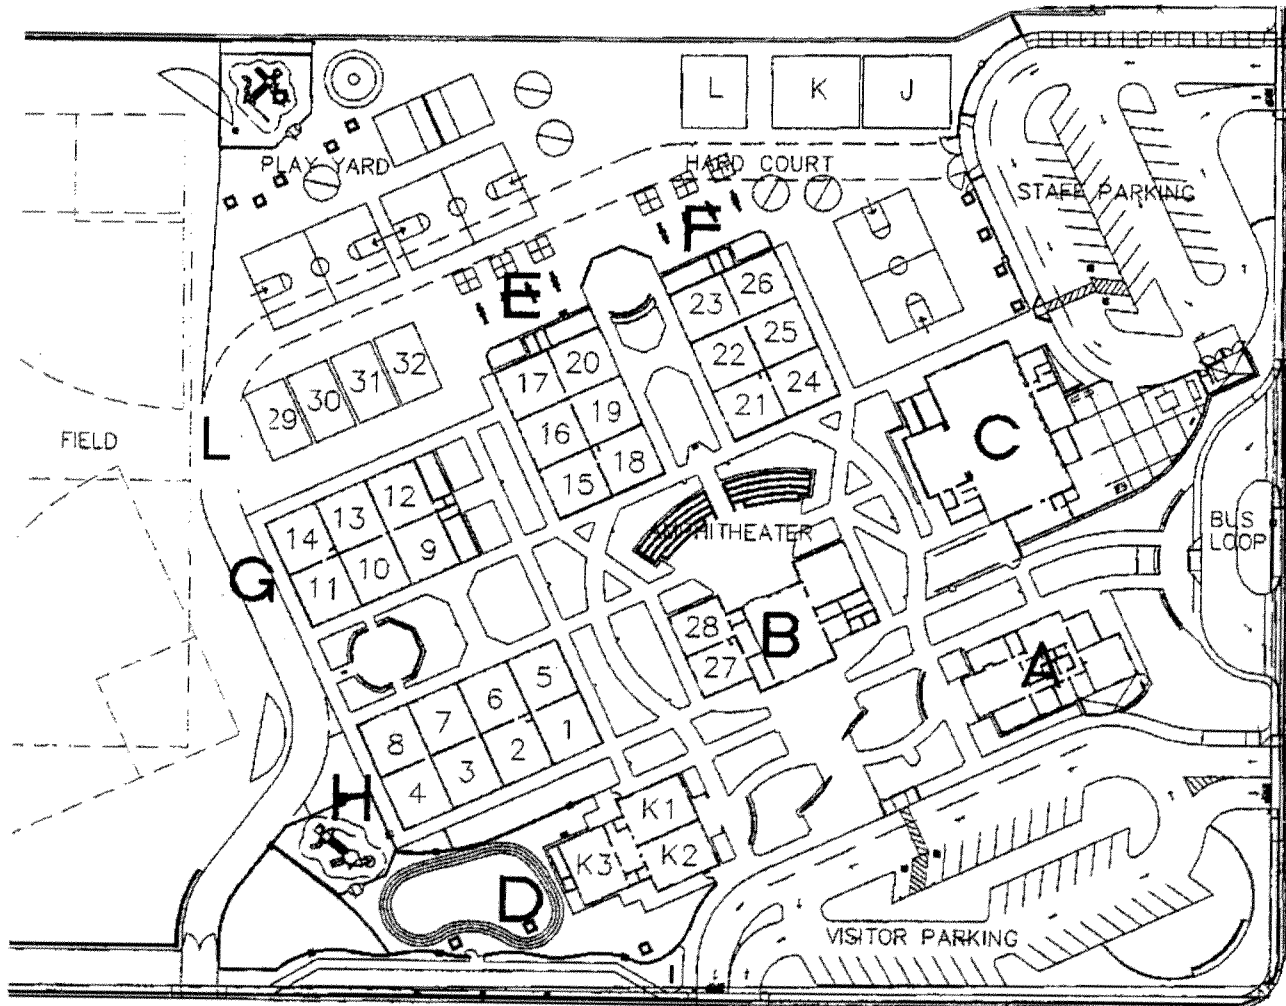

Rocklin Academy at Turnstone Way

School Map - 2010-2011

LEGEND

<u>Grade</u>	<u>Teacher</u>	<u>K Bldg. Room #</u>	<u>Grade</u>	<u>Teacher</u>	<u>G Bldg. Room #</u>
K	Barrett	1	3	Little	11
K	Williams	1	3	Curtis/Stieber	14
<u>Grade</u>	<u>Teacher</u>	<u>H Bldg. Room #</u>	<u>Grade</u>	<u>Teacher</u>	<u>L Bldg. Room #</u>
1	McGown	3	5	Dresser	29
1	Baker	7	5	Klein	30
2	Mitchell	4	6	Chappell	31
2	Penney	8	6	Dayton	32
4	Regan	2			
4	Reno	6			
R.A. Office		1	Library		B Building
			Multipurpose/Cafeteria		C Building
			Ruhkala Office		A Building